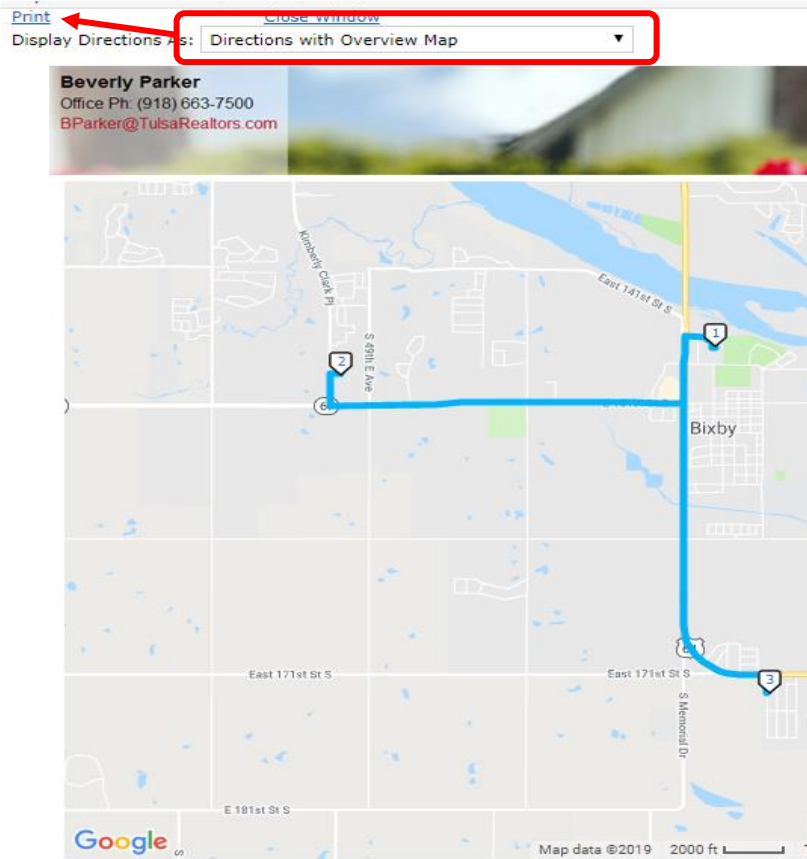

The “Directions” button on the floating toolbar allows you to create and send customized driving directions for up to 20 listings at once. You can create custom stops, rearrange the order, and then choose from four different reports to print or send to a client.

- Your selected listings will be placed in a logical order and will be numbered on the map with their numbers next to the thumbnail image on the right.
- Hover over the images and arrows will appear to change the order of the listings.
- Click the “X” to the left of the property address to remove it from your directions.

NOTE: If you change the order, remove stops or add new stops, you will need to hit the Directions button at the bottom to have the system re-assess the order of the addresses and provide accurate directions.

Turn-by-Turn Directions

Total distance: 8.5 mi. Estimated drive time: 16 mins.

1

	MLS#: [REDACTED] Status: Active Price: [REDACTED] SqFt: [REDACTED] Beds: 2 Bath: 2 (1 1)
---	--

Start Head west on E 147th St S toward W 82nd St (128 ft / 1 min)