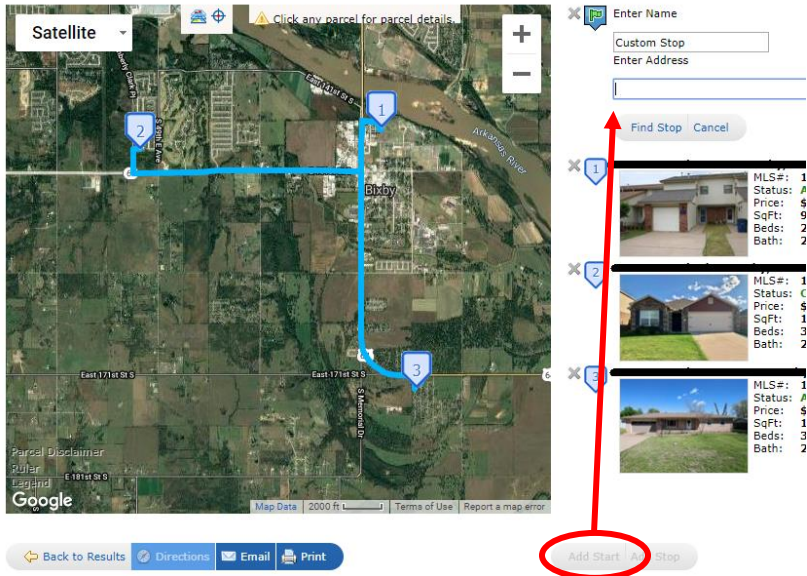

The “Directions” button on the floating toolbar allows you to create and send customized driving directions for up to 20 listings at once. You can create custom stops, rearrange the order, and then choose from four different reports to print or send to a client.

- Your selected listings will be placed in a logical order and will be numbered on the map with their numbers next to the thumbnail image on the right.
- Hover over the images and arrows will appear to change the order of the listings.
- Click the “X” to the left of the property address to remove it from your directions.

NOTE: If you change the order, remove stops or add new stops, you will need to hit the Directions button at the bottom to have the system re-assess the order of the addresses and provide accurate directions.

Turn-by-Turn Directions

Total distance: 8.5 mi. Estimated drive time: 16 mins.

1

	MLS#: [REDACTED] Status: Active Price: [REDACTED] SqFt: [REDACTED] Beds: 2 Bath: 2 (1 1)
---	--

Start Head west on E 147th St S toward W 82nd St (128 ft / 1 min)